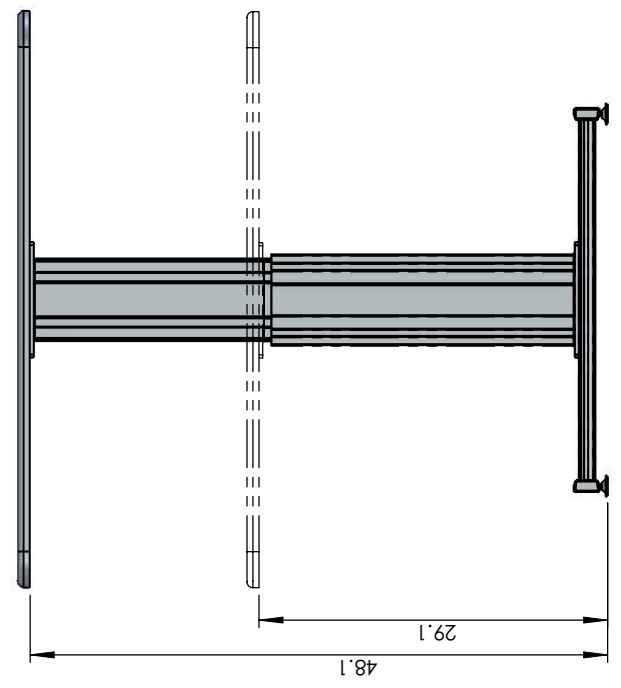

PROPRIETARY AND CONFIDENTIAL
THE INFORMATION CONTAINED IN THIS DRAWING IS THE SOLE PROPERTY OF JORO MANUFACTURING CO. LTD. ANY REPRODUCTION IN PART OR AS A WHOLE WITHOUT THE WRITTEN PERMISSION OF JORO MANUFACTURING CO. LTD. IS PROHIBITED.

TITLE:

Single Post Lift Column

SIZE	DWG. NO.	REV
A	JMC-RnD-20081020-SP-HBASE-DL2	1.001