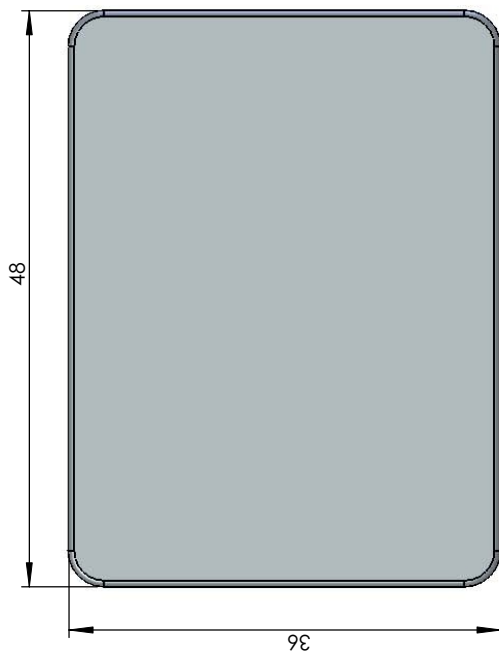

PROPRIETARY AND CONFIDENTIAL
THE INFORMATION CONTAINED IN THIS DRAWING IS THE SOLE PROPERTY OF JORO MANUFACTURING CO. LTD. ANY REPRODUCTION IN PART OR AS A WHOLE WITHOUT THE WRITTEN PERMISSION OF JORO MANUFACTURING CO. LTD. IS PROHIBITED.

TITLE:

Single Post Lift Column

SIZE	DWG. NO.	REV
A	JMC-RnD-20081020-SP-HBASE-DL2	1.001